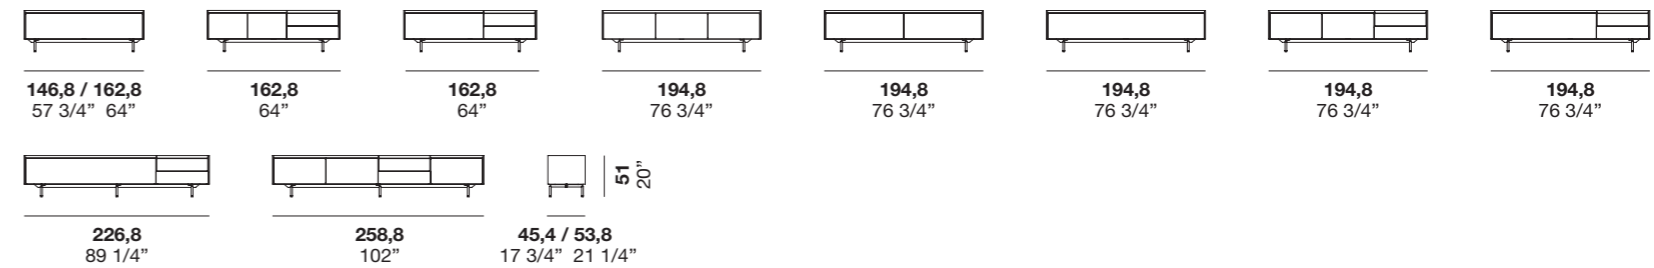

Base TV / TV base