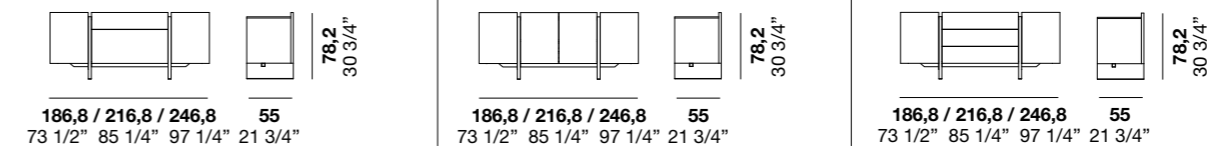

Base TV / TV base

Credenza / Sideboard