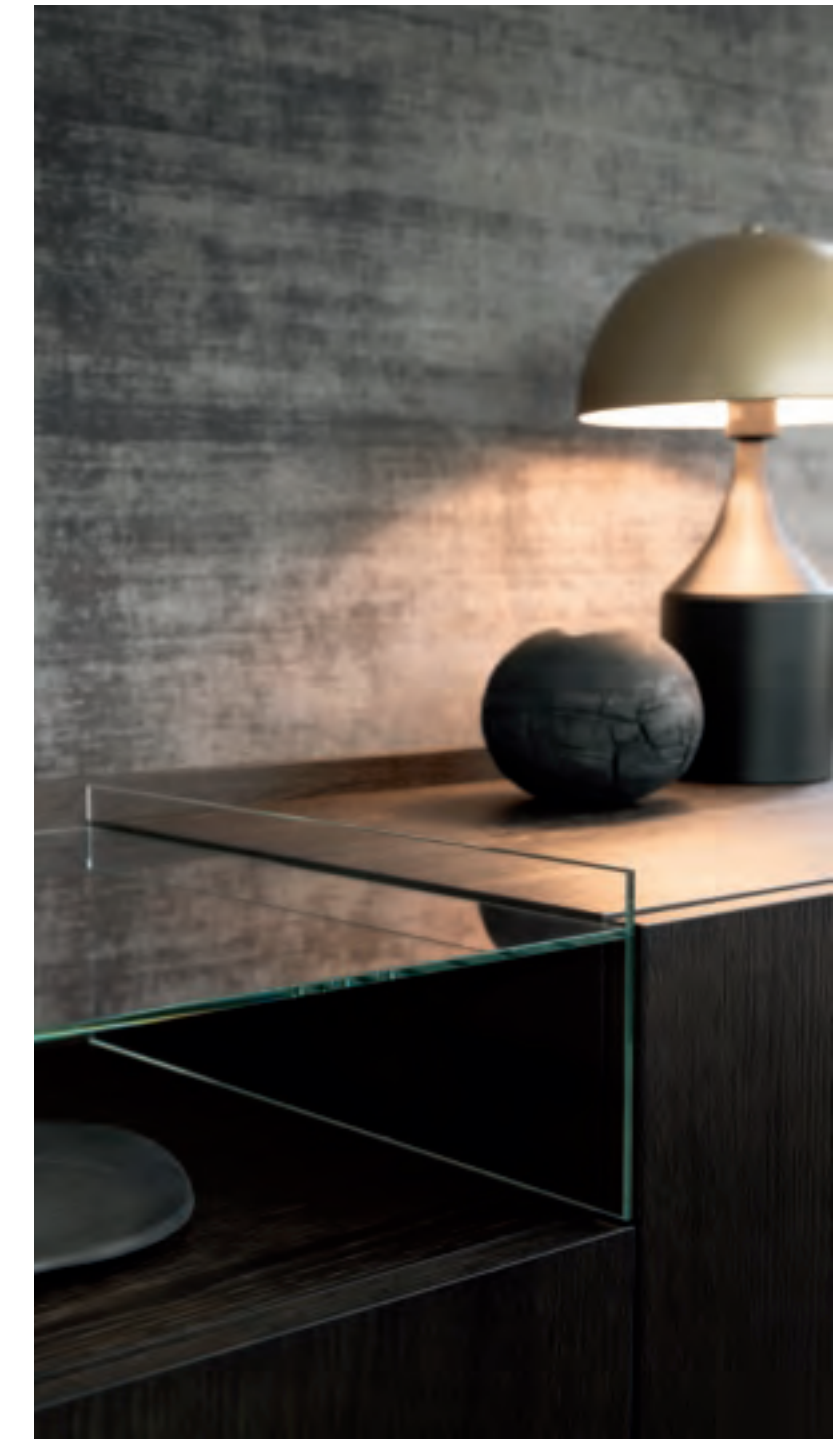

Credenze e madie / Sideboards and cabinets