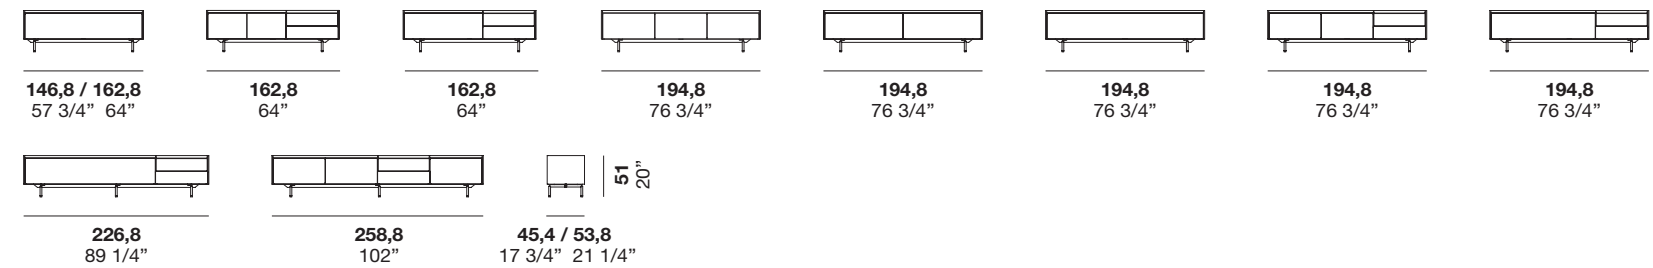

Base TV / TV base