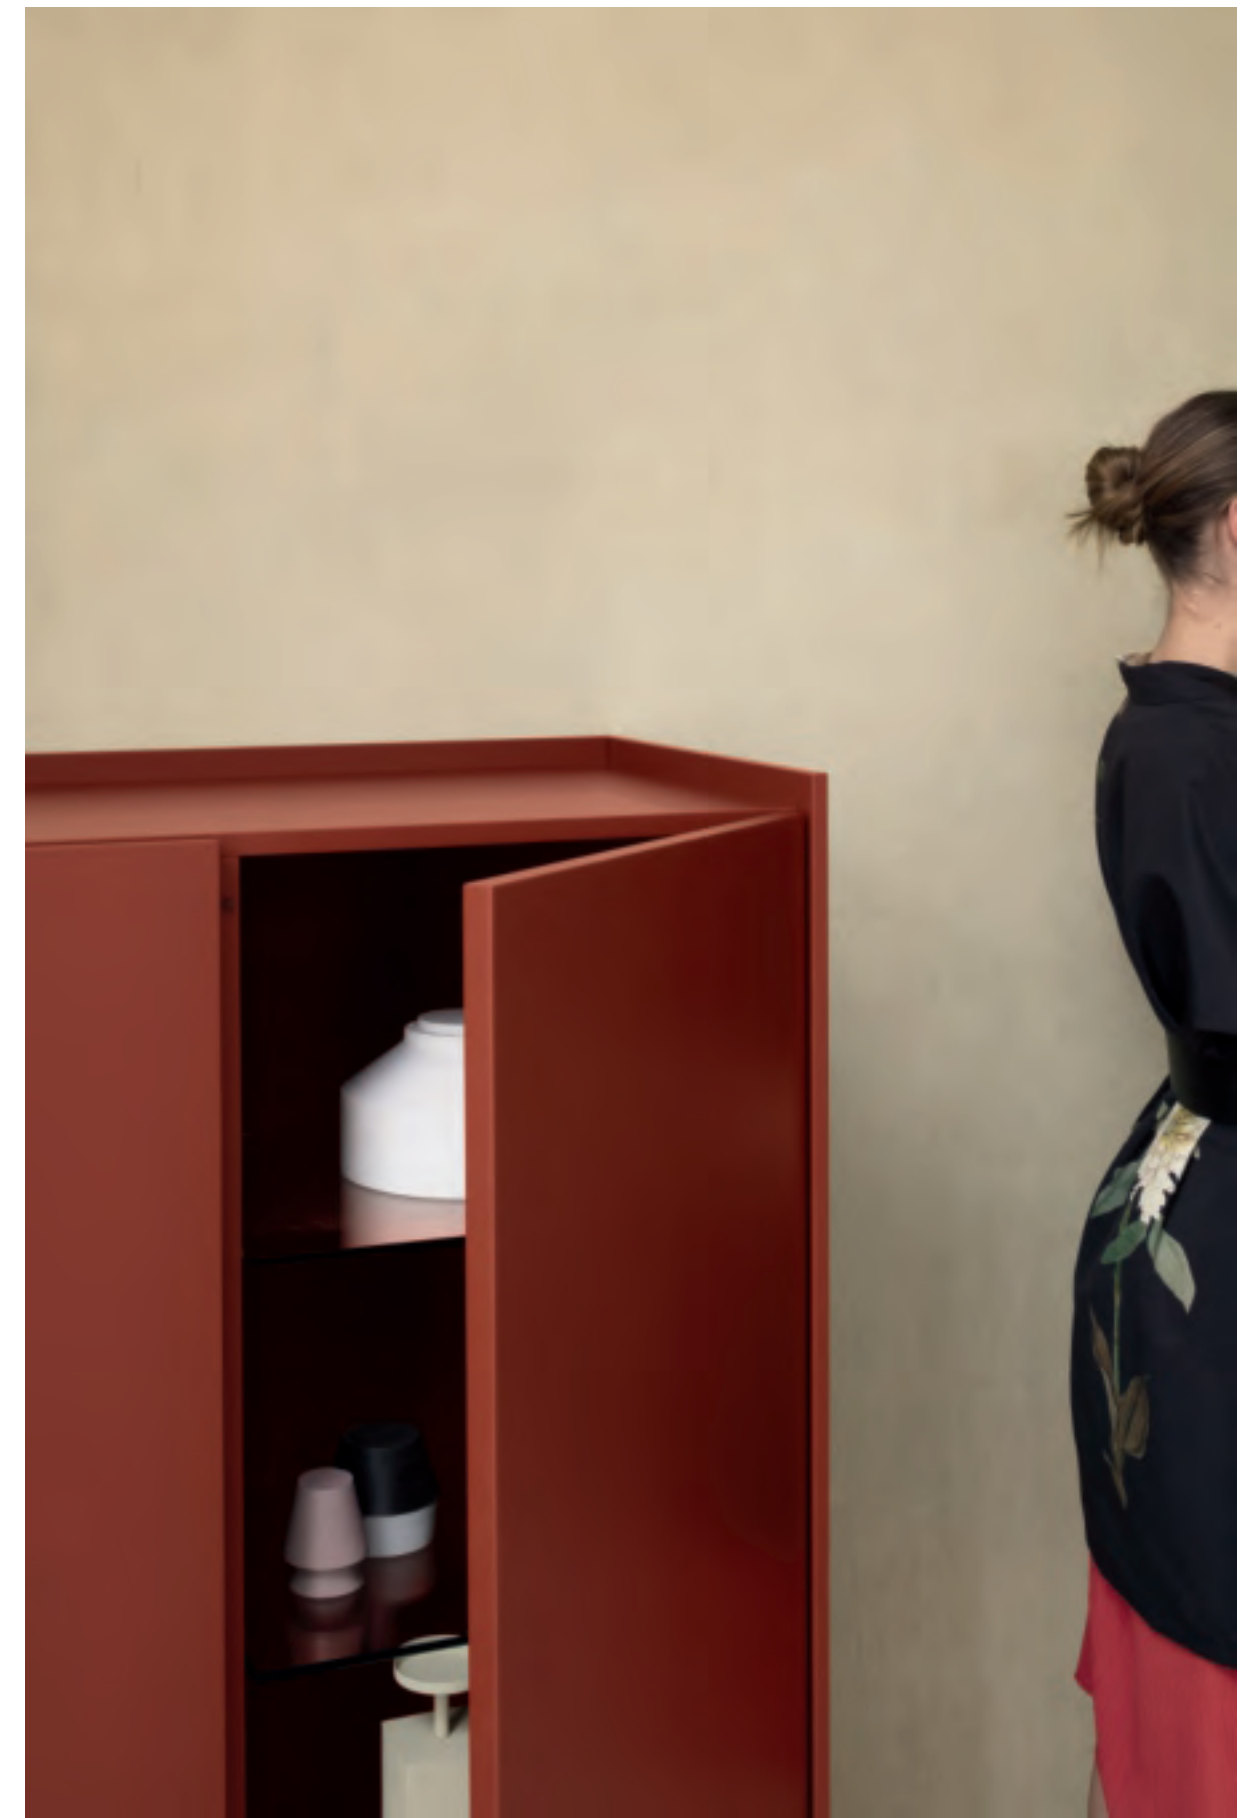

Diko madia / cabinet
Laccato opaco Amaranto e basamento
Moka shine/ Amaranto matte lacquer and
Moka shine basement
L/W98,8 P/D45,7 H131

Lisa poltrona / armchair
Tessuto Iris 406/ Iris 406 fabric
L/W89 P/D94,5 H92

Wok tavolini / occasionale tables
Laccato Platino opaco, Laccato opaco
Amaranto / Matt Platino lacquer, Amaranto
matt lacquer
L/W27,5 P/D27,5 H50

Diko

Credenze e madie / Sideboards and cabinets

091